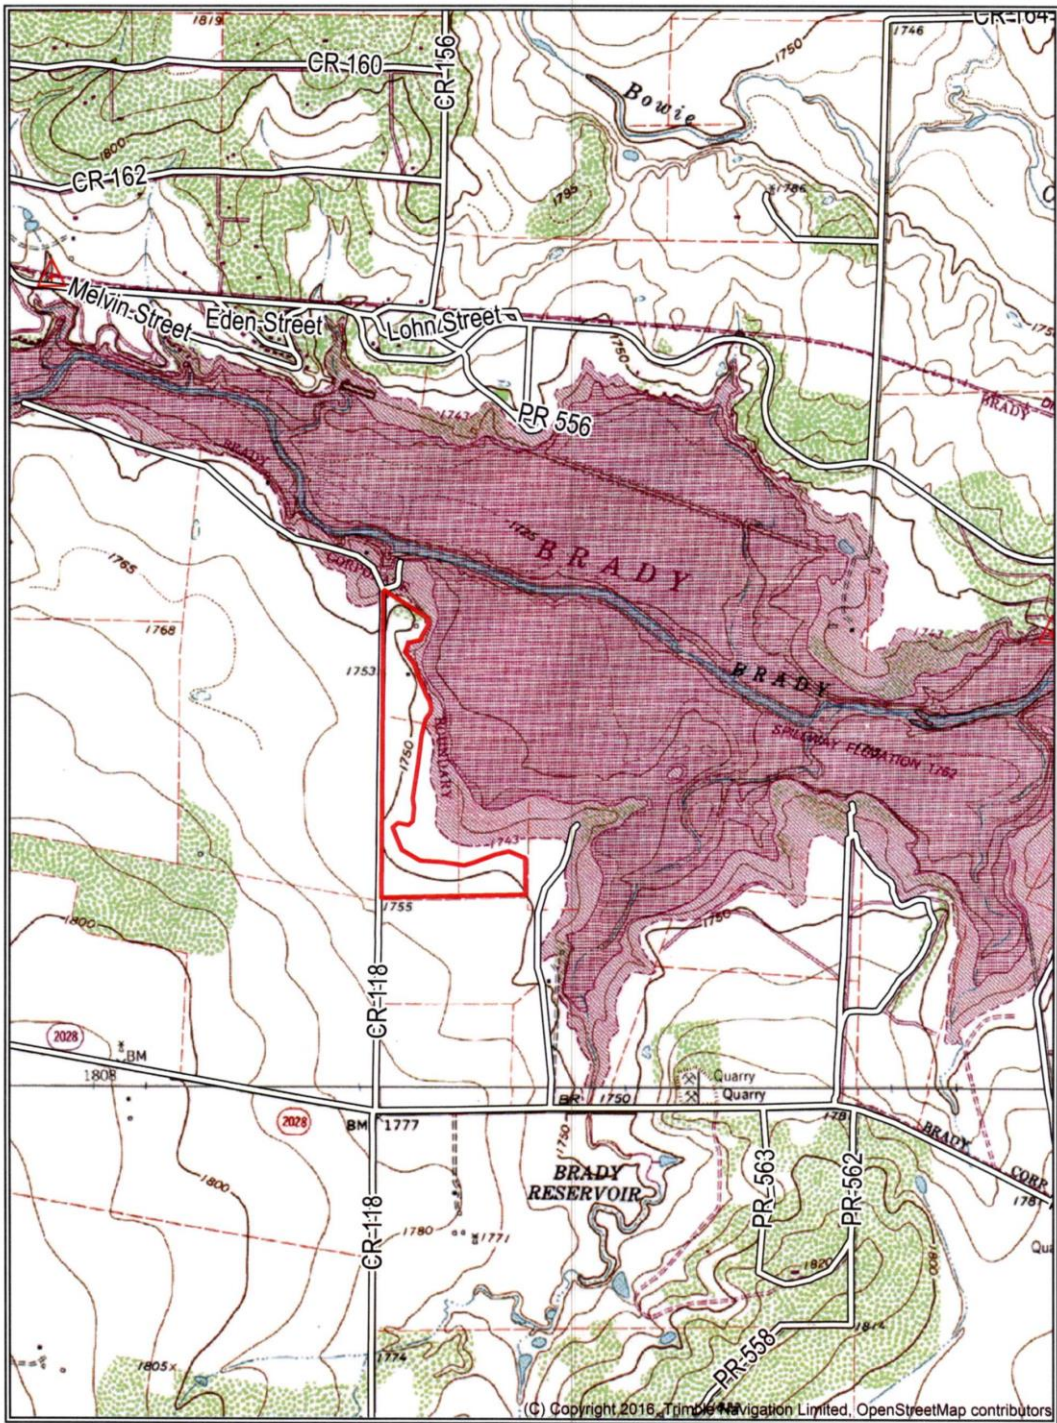

For more information, please visit EdgeoftheWest.net